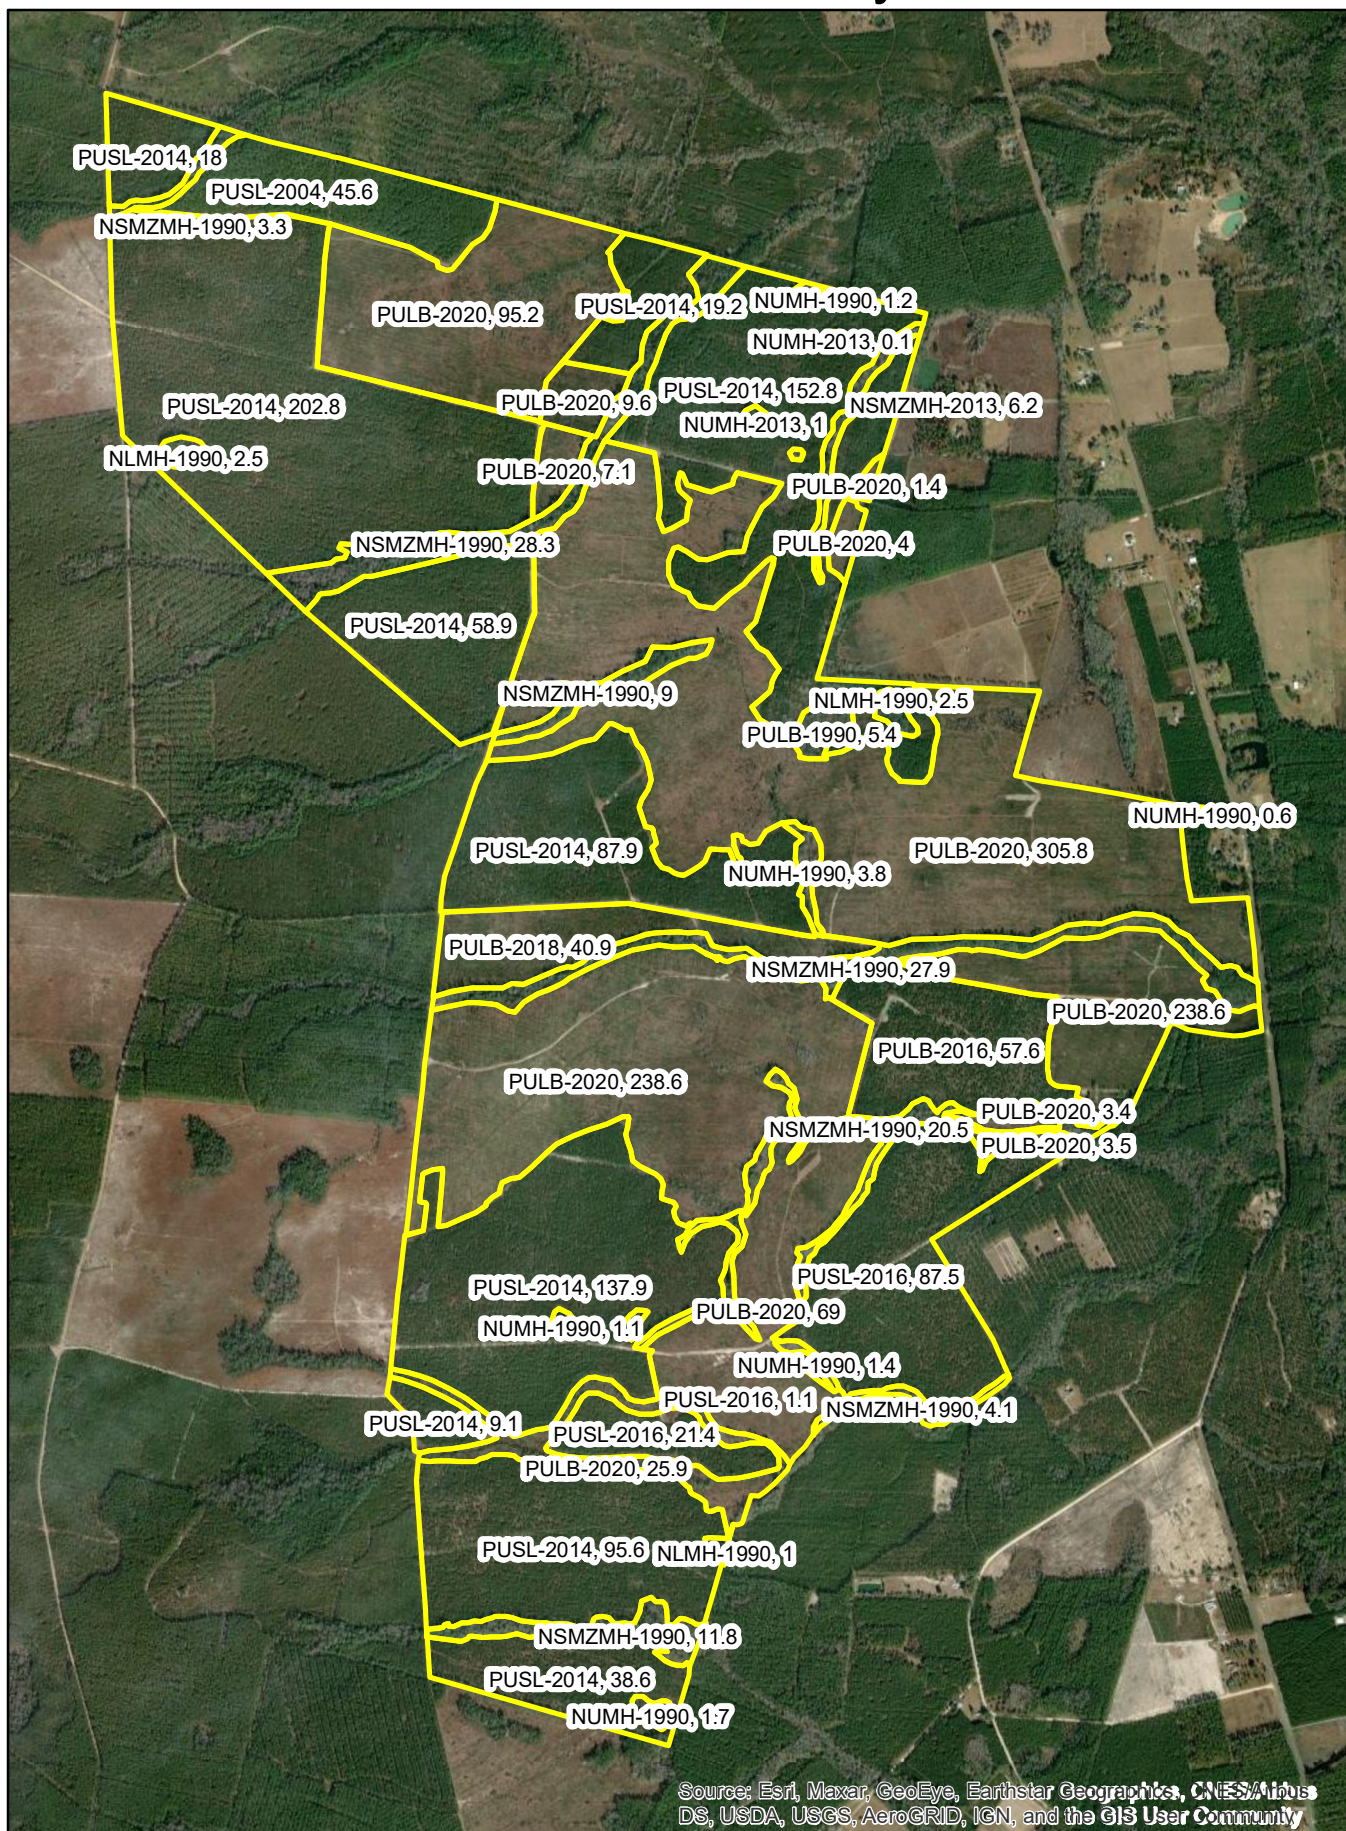

Total Acres - 1973.7

Regions Charlton County

Source: Esri, Maxar, GeoEye, Earthstar Geographics, CNES/Airbus DS, USDA, USGS, AeroGRID, IGN, and the GIS User Community

1,000

Feet