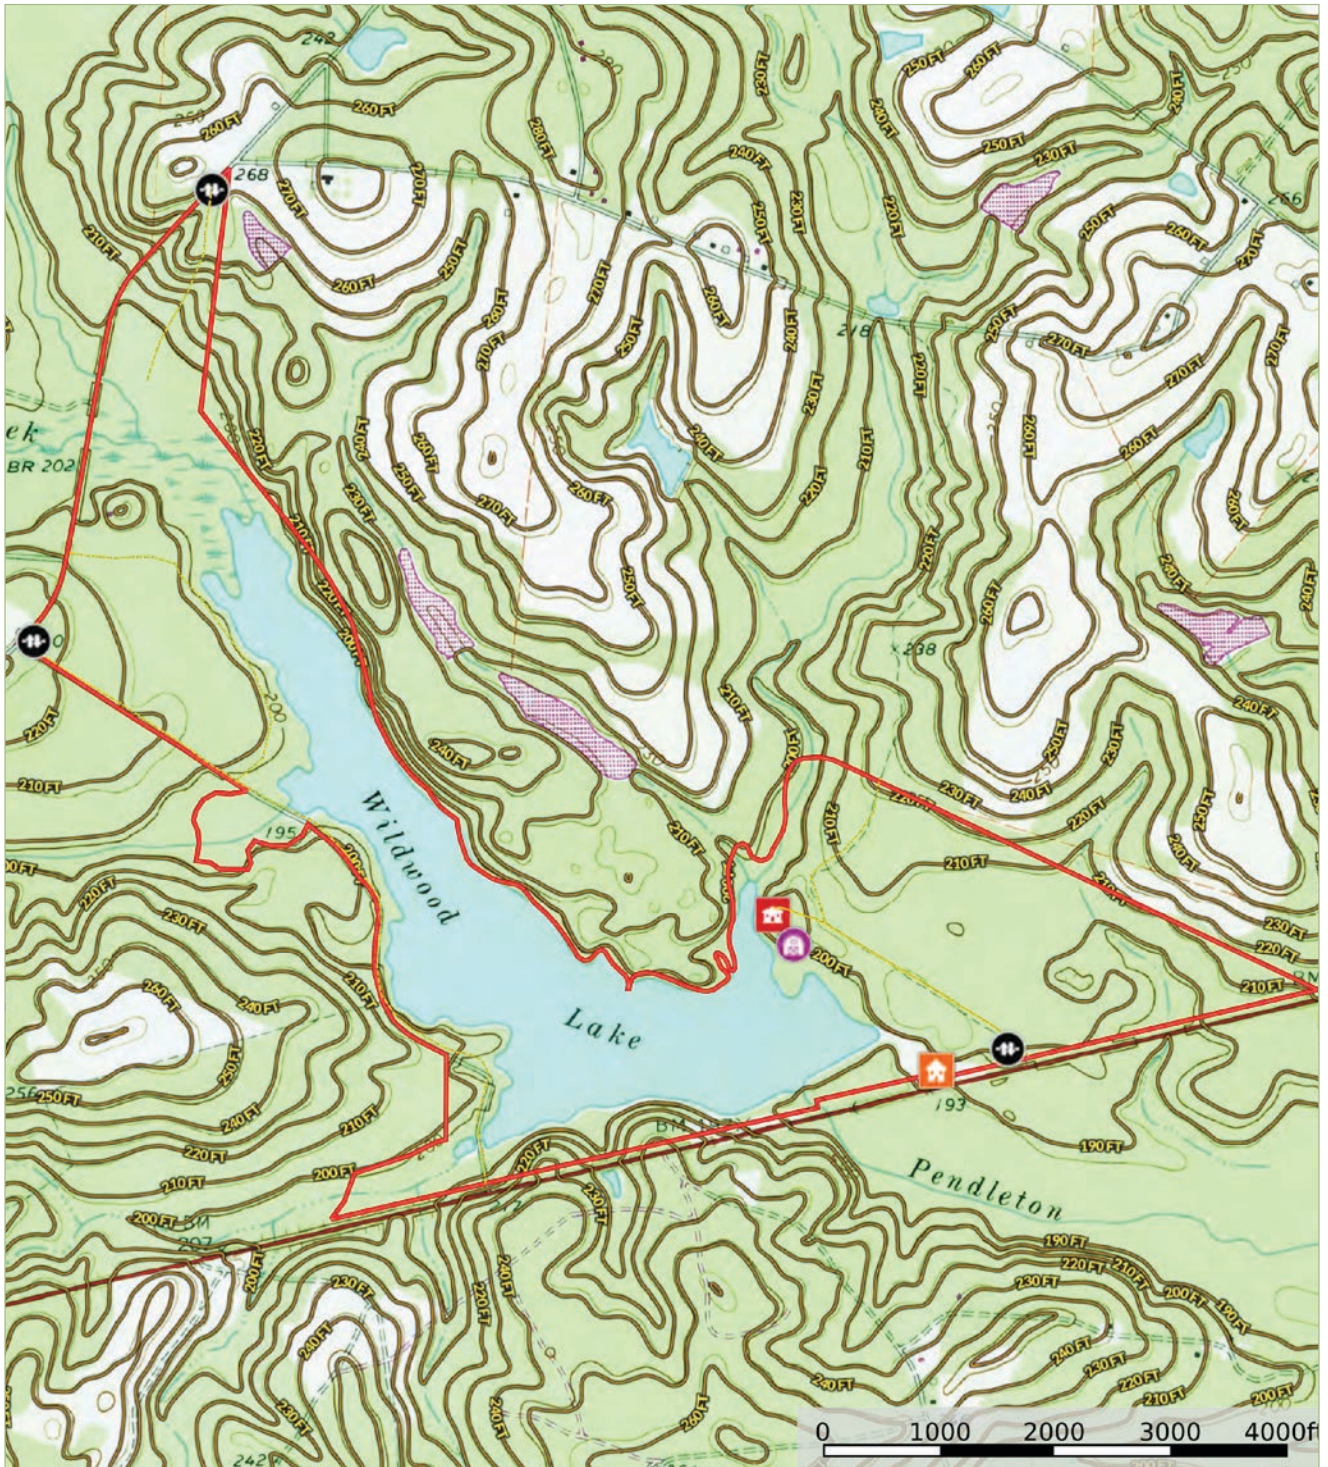

WILDWOOD LAKE

TOPOGRAPHY MAP

JASE BROOKS
678-414-5505

JASE@THEOAKWOODCOMPANIES.COM

OAKWOODREALTYGROUP.COM