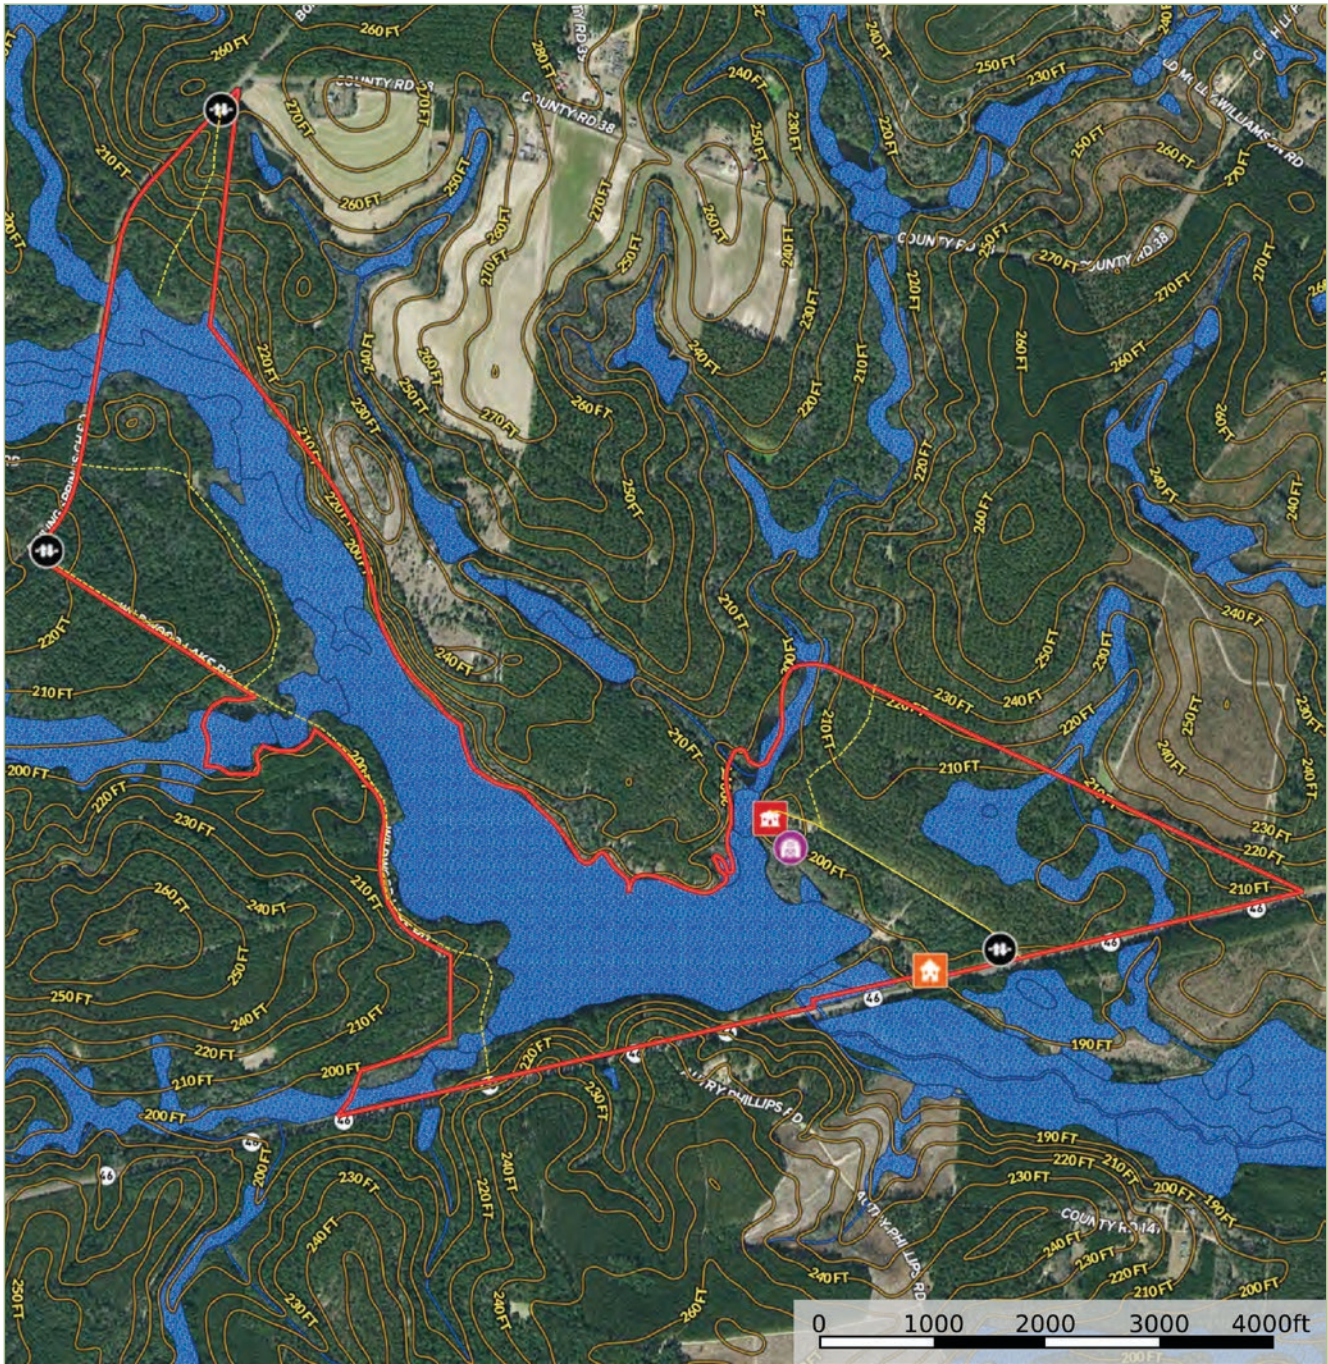

PRICE:

\$4,000,000

CATEGORY:

Hunting & Recreational Land,
Investment Timberland

PROPERTY TAX:

\$2,253.41 in 2023

Located in Treutlen County, Georgia and East of the town of Soperton along Hwy 46 and Boiling Spring Church Rd, is 580-acre Wildwood Lake. Pendleton creek flows into Wildwood Lake and is an important drainage that eventually feeds into the Ochopee River. The Pendleton Creek watershed is well known as a game rich area in SE Georgia. The property is located just 8 miles East of Soperton and it's just 5.5 miles from I-16 making it conveniently easy to access.

The farm contains approximately 307 acres of upland with well stocked merchantable timber, ranging from pine plantation to natural hardwood & pine stands. There is roughly 125 acres of wetland that is known for its excellent waterfowl hunting, while Wildwood Lake is 148 acres with a rich history of producing trophy bass & bream. There are two houses on the property, a pole barn, mess hall, outdoor cooking area, & silos. The uplands surrounding the main cabin have been burned on a 2 year

WILDWOOD LAKE

GUEST CABIN & PROPERTY PHOTOS

JASE BROOKS
678-414-5505

JASE@THEOAKWOODCOMPANIES.COM
OAKWOODREALTYGROUP.COM

WILDWOOD LAKE

AERIAL MAP

JASE BROOKS
678-414-5505

JASE@THEOAKWOODCOMPANIES.COM

OAKWOODREALTYGROUP.COM

WILDWOOD LAKE

TOPOGRAPHY MAP

JASE BROOKS
678-414-5505

JASE@THEOAKWOODCOMPANIES.COM

OAKWOODREALTYGROUP.COM

WILDWOOD LAKE

WETLAND MAP