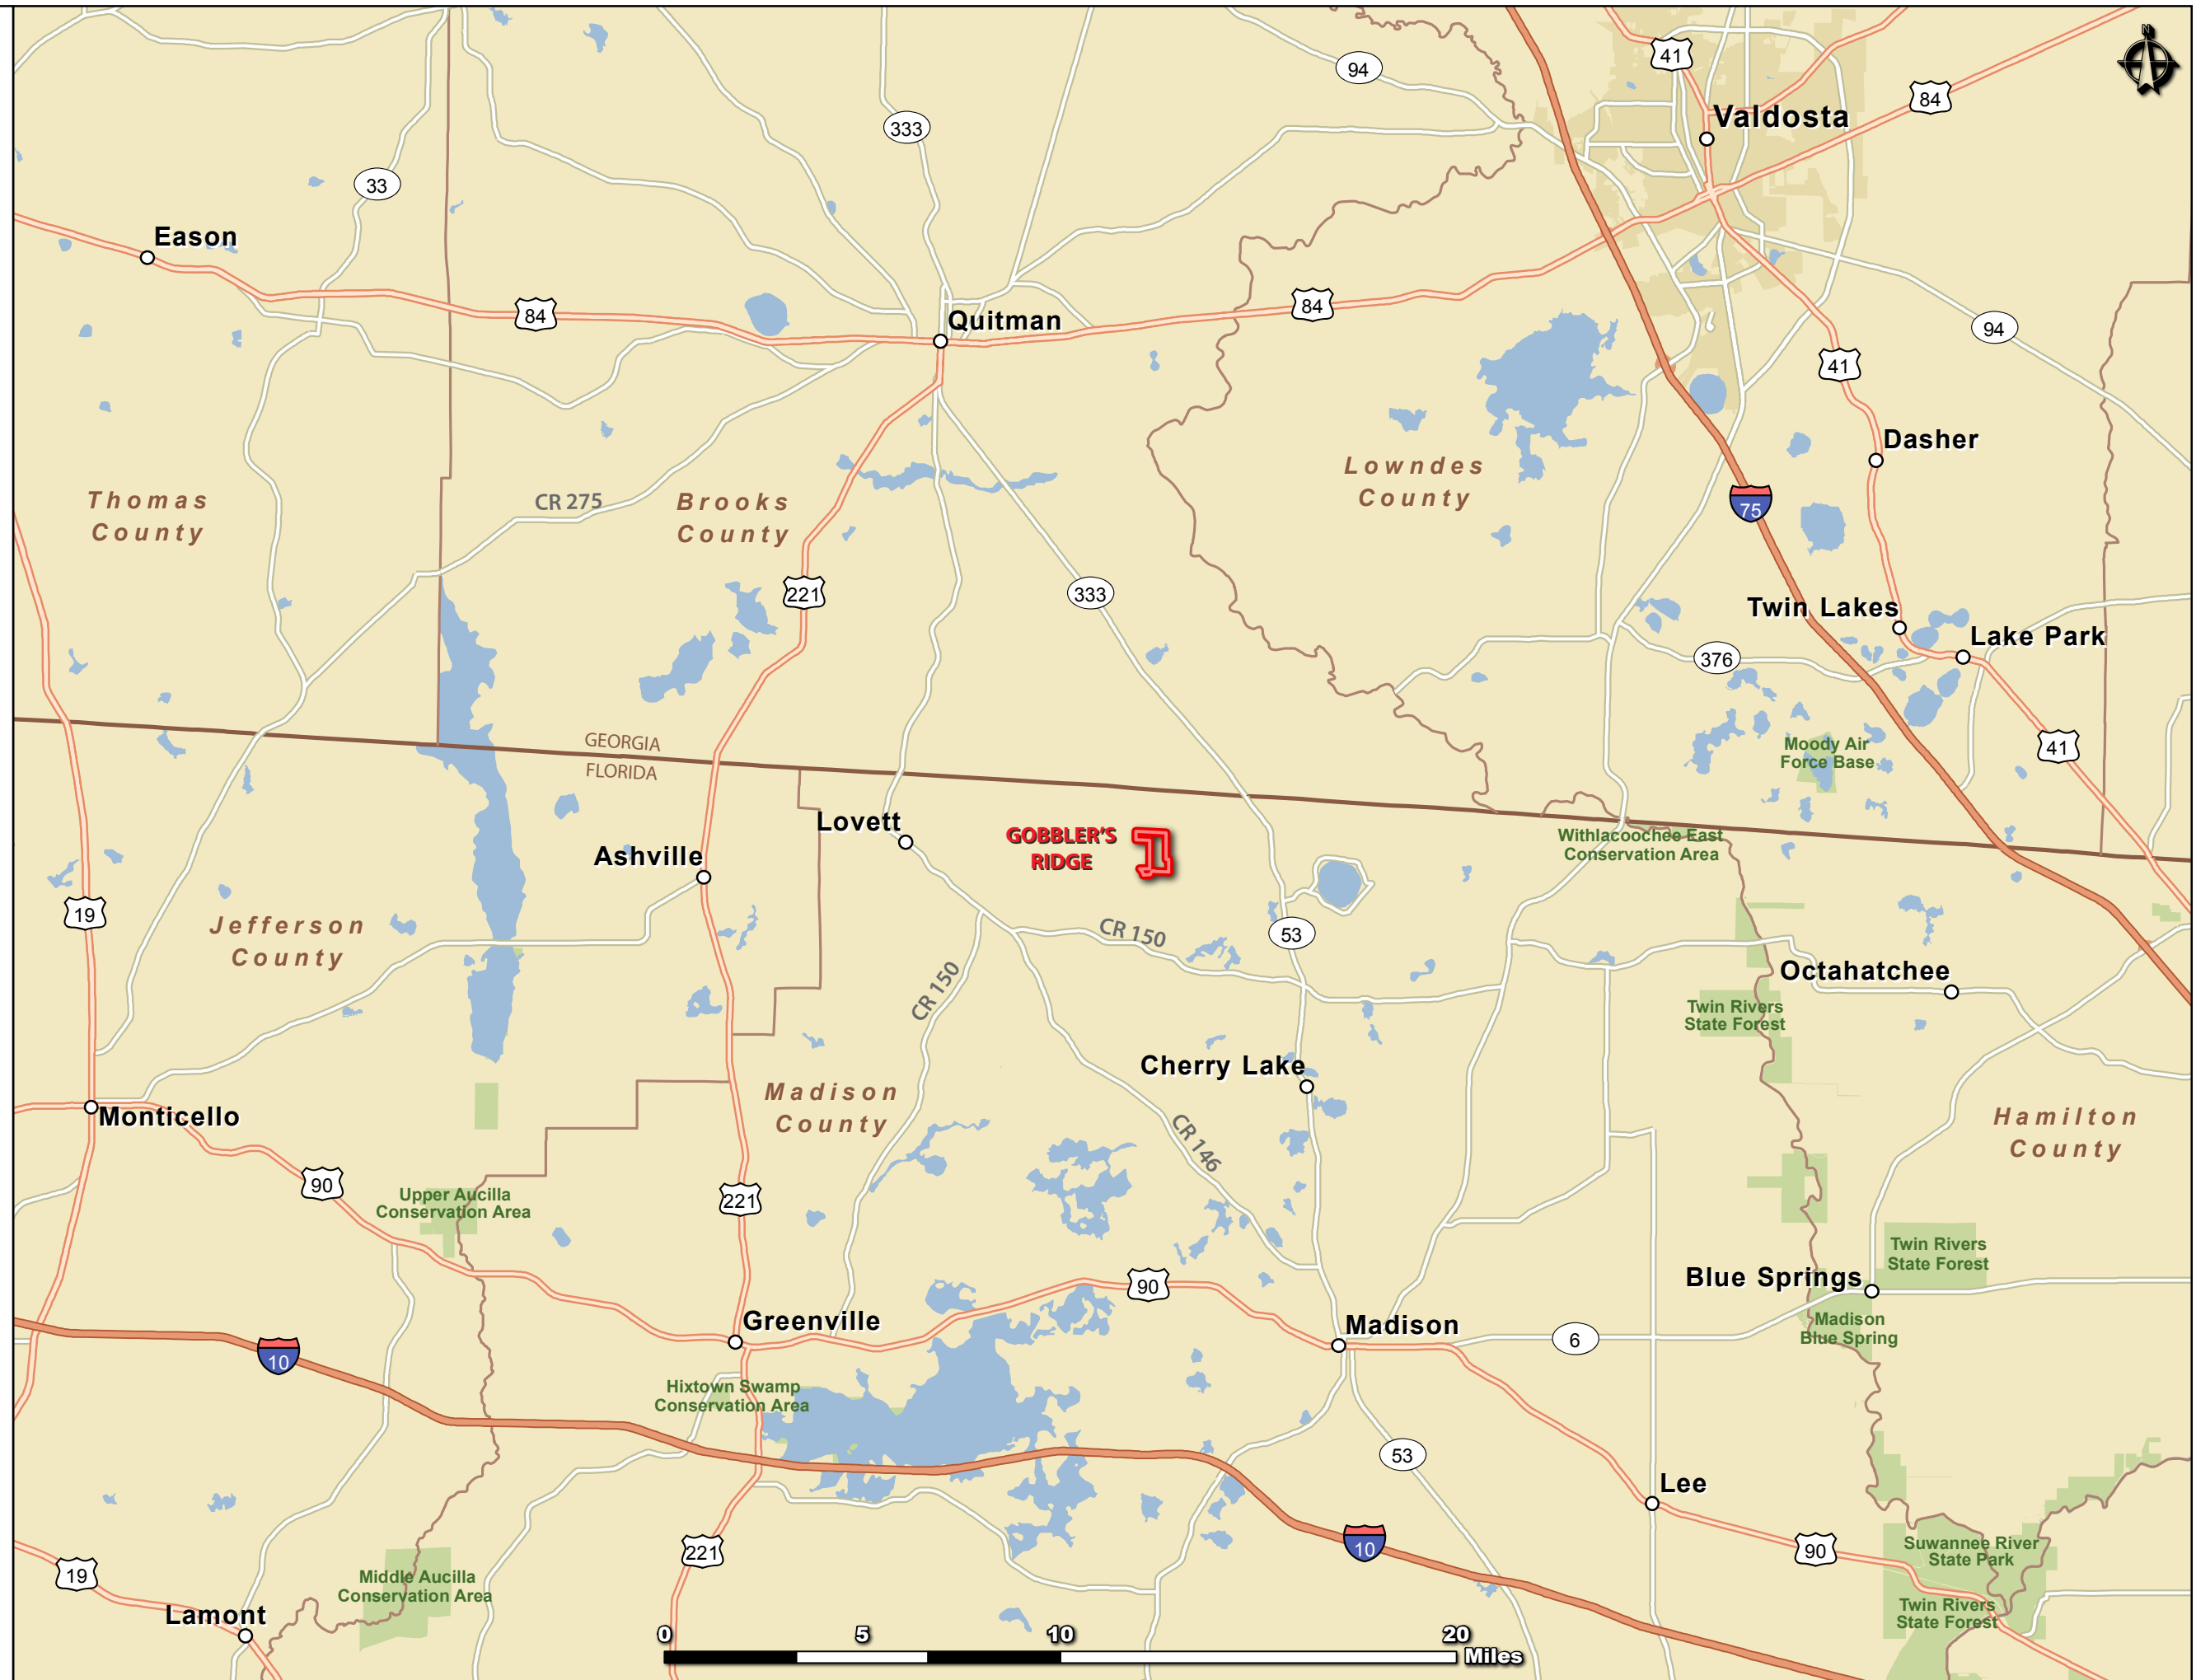

**Gobbler's Ridge**  
255 acres +/-

Madison County, Florida

 Property Boundary

**Hunter P. Brant, Broker**

Phone: 904.813.4508

[www.oakwoodrealtygroup.com](http://www.oakwoodrealtygroup.com)

[hunter@theoakwoodcompanies.com](mailto:hunter@theoakwoodcompanies.com)

The information contained herein was obtained from sources deemed to be reliable. Oakwood Realty Group makes no warranties or guarantees as to the completeness or accuracy of the information thereof. This map is an approximate representation of the actual ownership and acreage and should not be viewed as a survey.