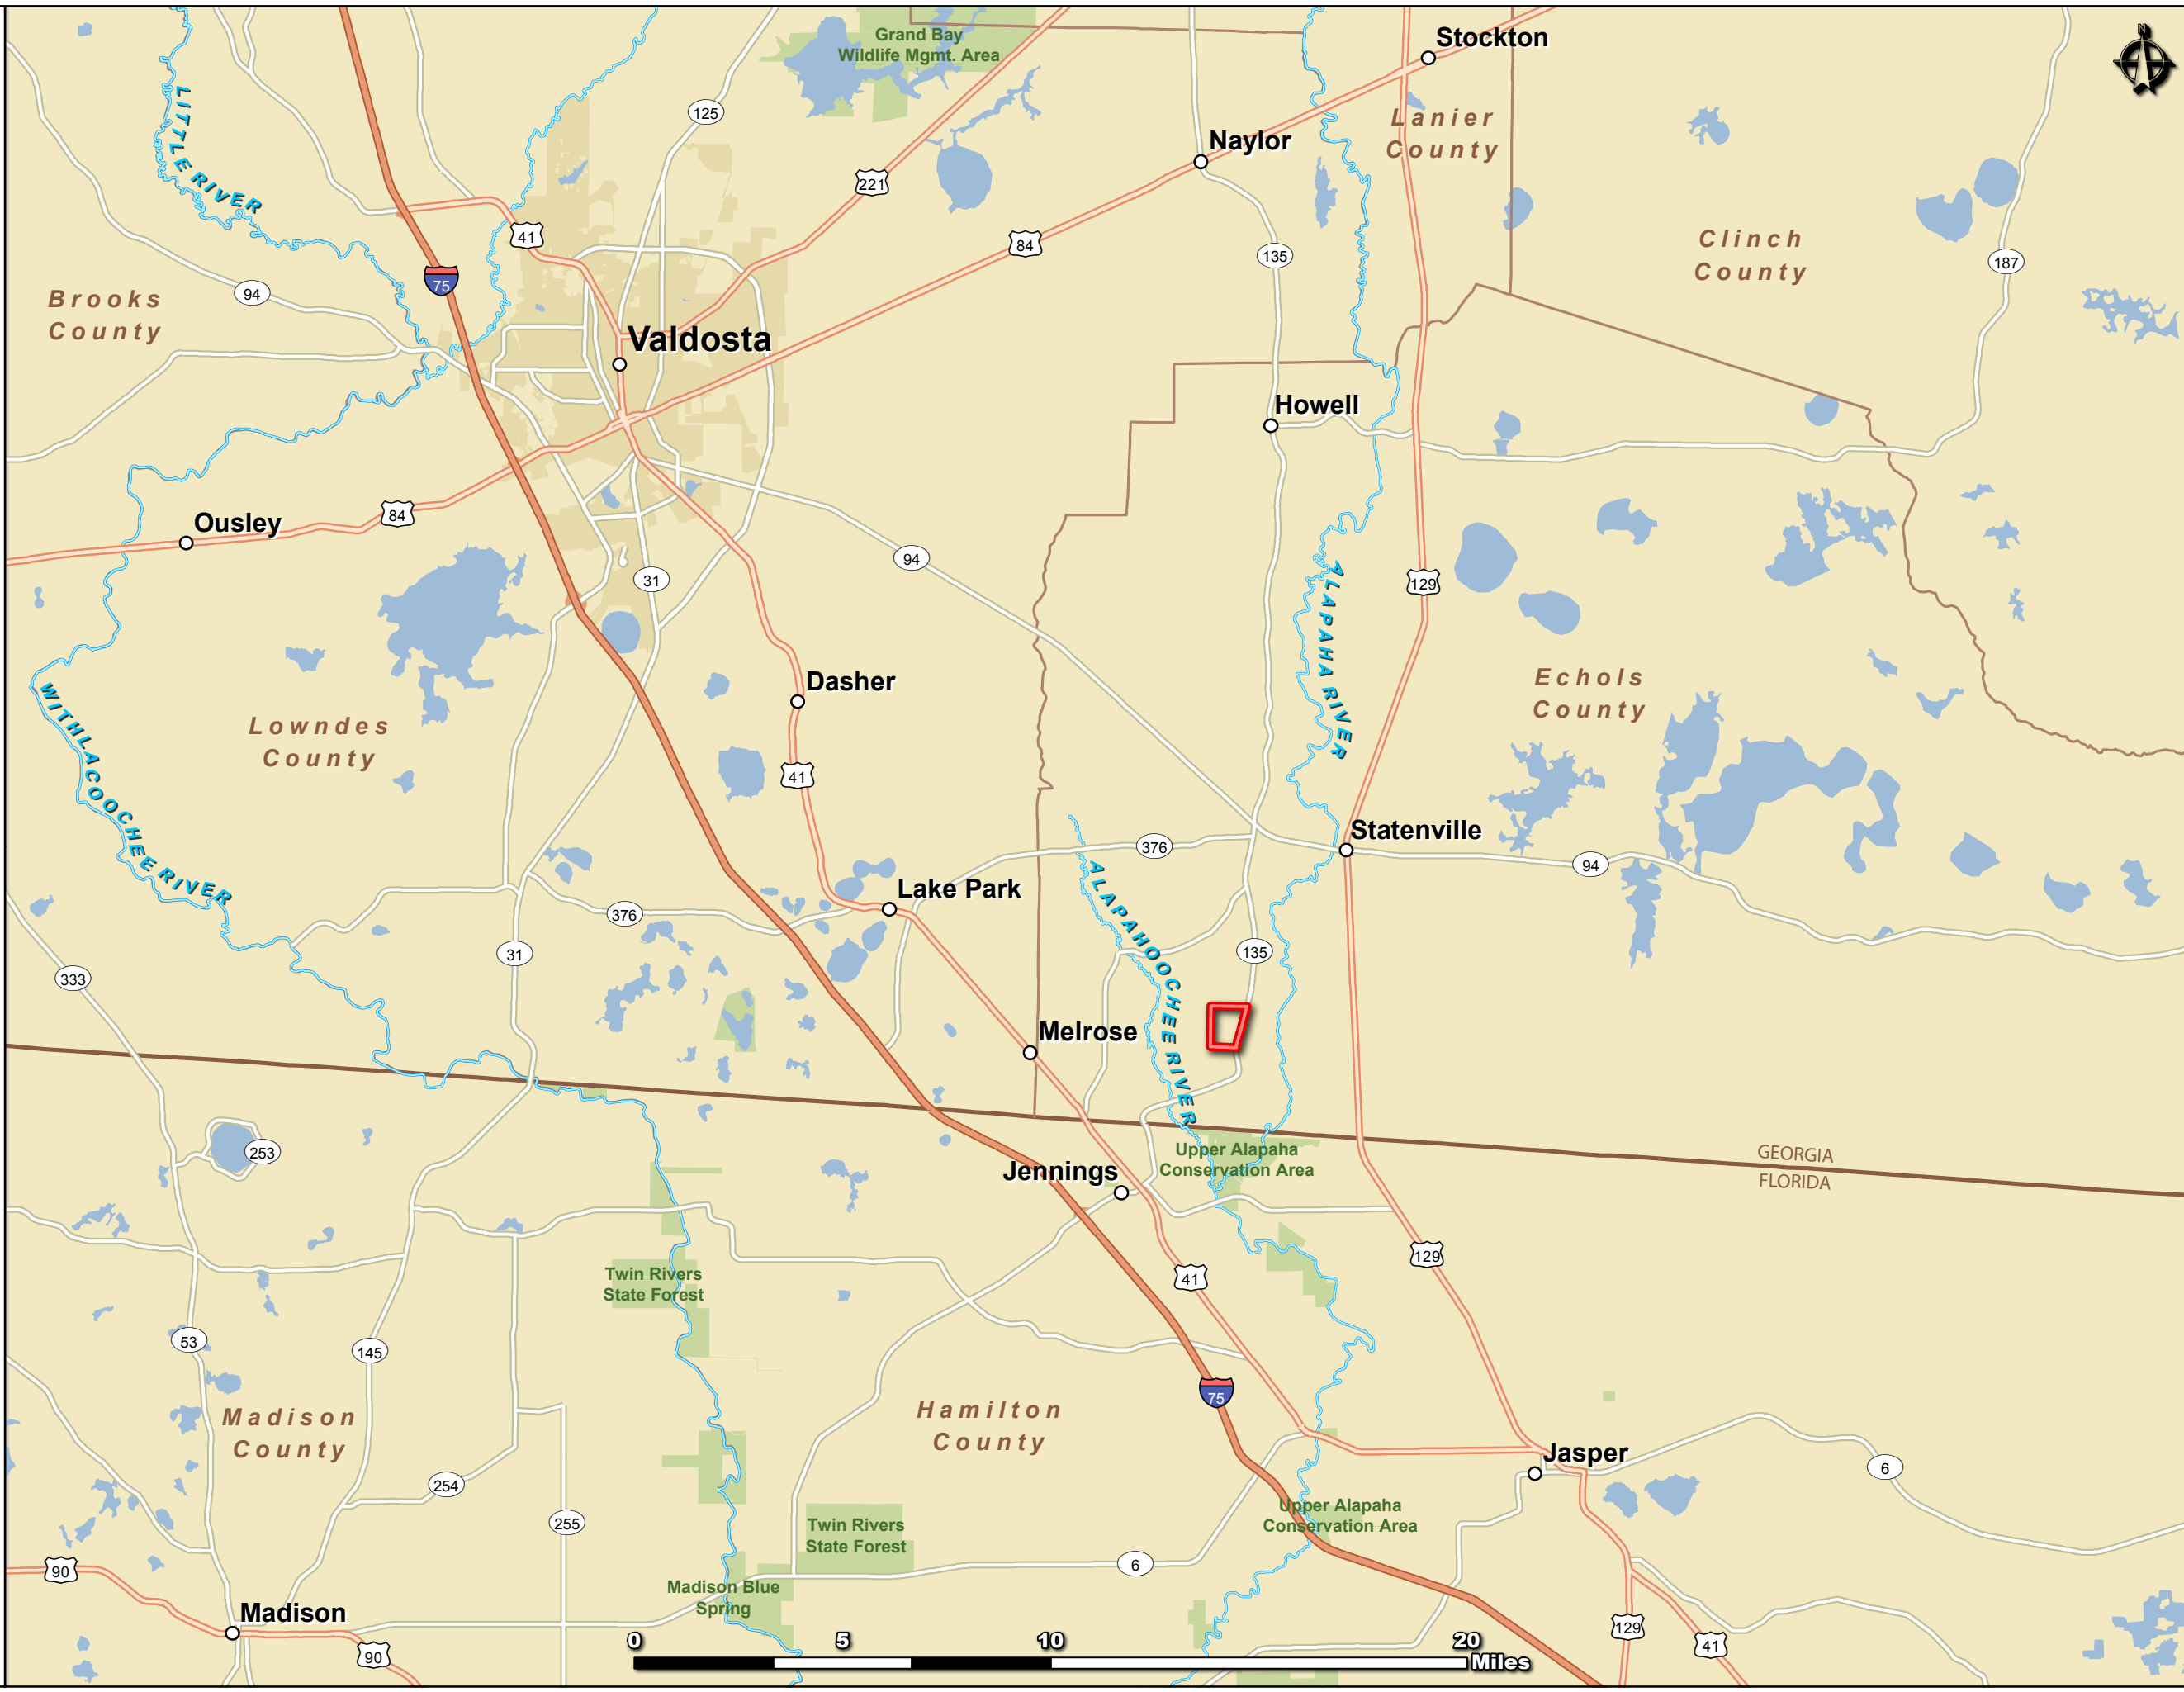

Lake Park Farm
345 acres +/-
Echols County, Georgia

-  Conservation Area
-  Property Boundary

Hunter P. Brant, Broker
Phone: 904.813.4508
www.oakwoodrealtygroup.com
hunter@theoakwoodcompanies.com

The information contained herein was obtained from sources deemed to be reliable. Oakwood Realty Group makes no warranties or guarantees as to the completeness or accuracy of the information thereof. This map is an approximate representation of the actual ownership and acreage and should not be viewed as a survey.